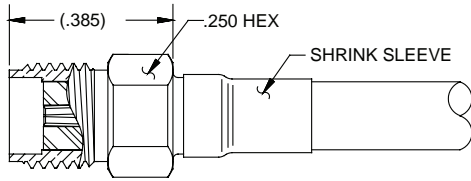

Straight SMA Jack

Part Number	Cable Type	Cable
011609-8000	Conformable	.141 Flex
011609-8001	Conformable	.086 Flex

Straight SMA Plug

Part Number	Cable Type	Cable
011509-8000	Conformable	.141 Flex
011509-8001	Conformable	.086 Flex

Right Angle SMA Plug (Torque Isolation Connector)

Part Number	Cable Type	Cable
011509-1002	Conformable	.141 Flex
011509-1003	Conformable	.086 Flex

Patent # 6,902,422 and 6,878,008

Straight TNC Plug

Part Number	Cable Type	Cable
011109-8000	Conformable	.141 Flex
011109-8001	Conformable	.086 Flex