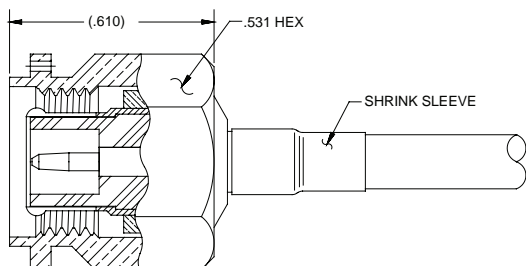

Straight SMA Jack

Part Number	Cable Type	Cable
011609-8000	Conformable	.141 Flex
011609-8001	Conformable	.086 Flex

Straight SMA Plug

Part Number	Cable Type	Cable
011509-8000	Conformable	.141 Flex
011509-8001	Conformable	.086 Flex

Right Angle SMA Plug (Torque Isolation Connector)

Part Number	Cable Type	Cable
011509-1002	Conformable	.141 Flex
011509-1003	Conformable	.086 Flex

Patent # 6,902,422 and 6,878,008

Straight TNC Plug

Part Number	Cable Type	Cable
011109-8000	Conformable	.141 Flex
011109-8001	Conformable	.086 Flex