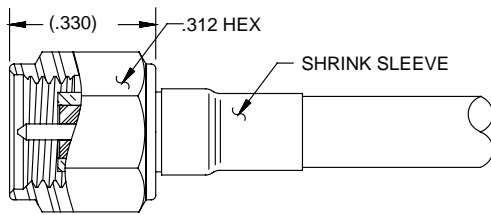

Straight SMA Jack

Part Number	Cable Type	Cable
011609-8000	Conformable	.141 Flex
011609-8001	Conformable	.086 Flex

Straight SMA Plug

Part Number	Cable Type	Cable
011509-8000	Conformable	.141 Flex
011509-8001	Conformable	.086 Flex

Right Angle SMA Plug (Torque Isolation Connector)

Part Number	Cable Type	Cable
011509-1002	Conformable	.141 Flex
011509-1003	Conformable	.086 Flex

Patent # 6,902,422 and 6,878,008

Straight TNC Plug

Part Number	Cable Type	Cable
011109-8000	Conformable	.141 Flex
011109-8001	Conformable	.086 Flex