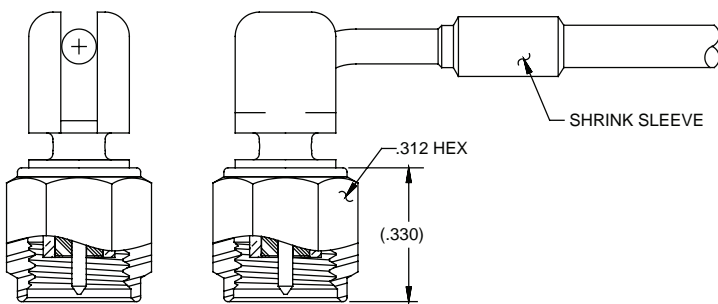

Straight SMA Jack

Part Number	Cable Type	Cable
011609-8000	Conformable	.141 Flex
011609-8001	Conformable	.086 Flex

Straight SMA Plug

Part Number	Cable Type	Cable
011509-8000	Conformable	.141 Flex
011509-8001	Conformable	.086 Flex

Right Angle SMA Plug (Torque Isolation Connector)

Part Number	Cable Type	Cable
011509-1002	Conformable	.141 Flex
011509-1003	Conformable	.086 Flex

Patent # 6,902,422 and 6,878,008

Straight TNC Plug

Part Number	Cable Type	Cable
011109-8000	Conformable	.141 Flex
011109-8001	Conformable	.086 Flex